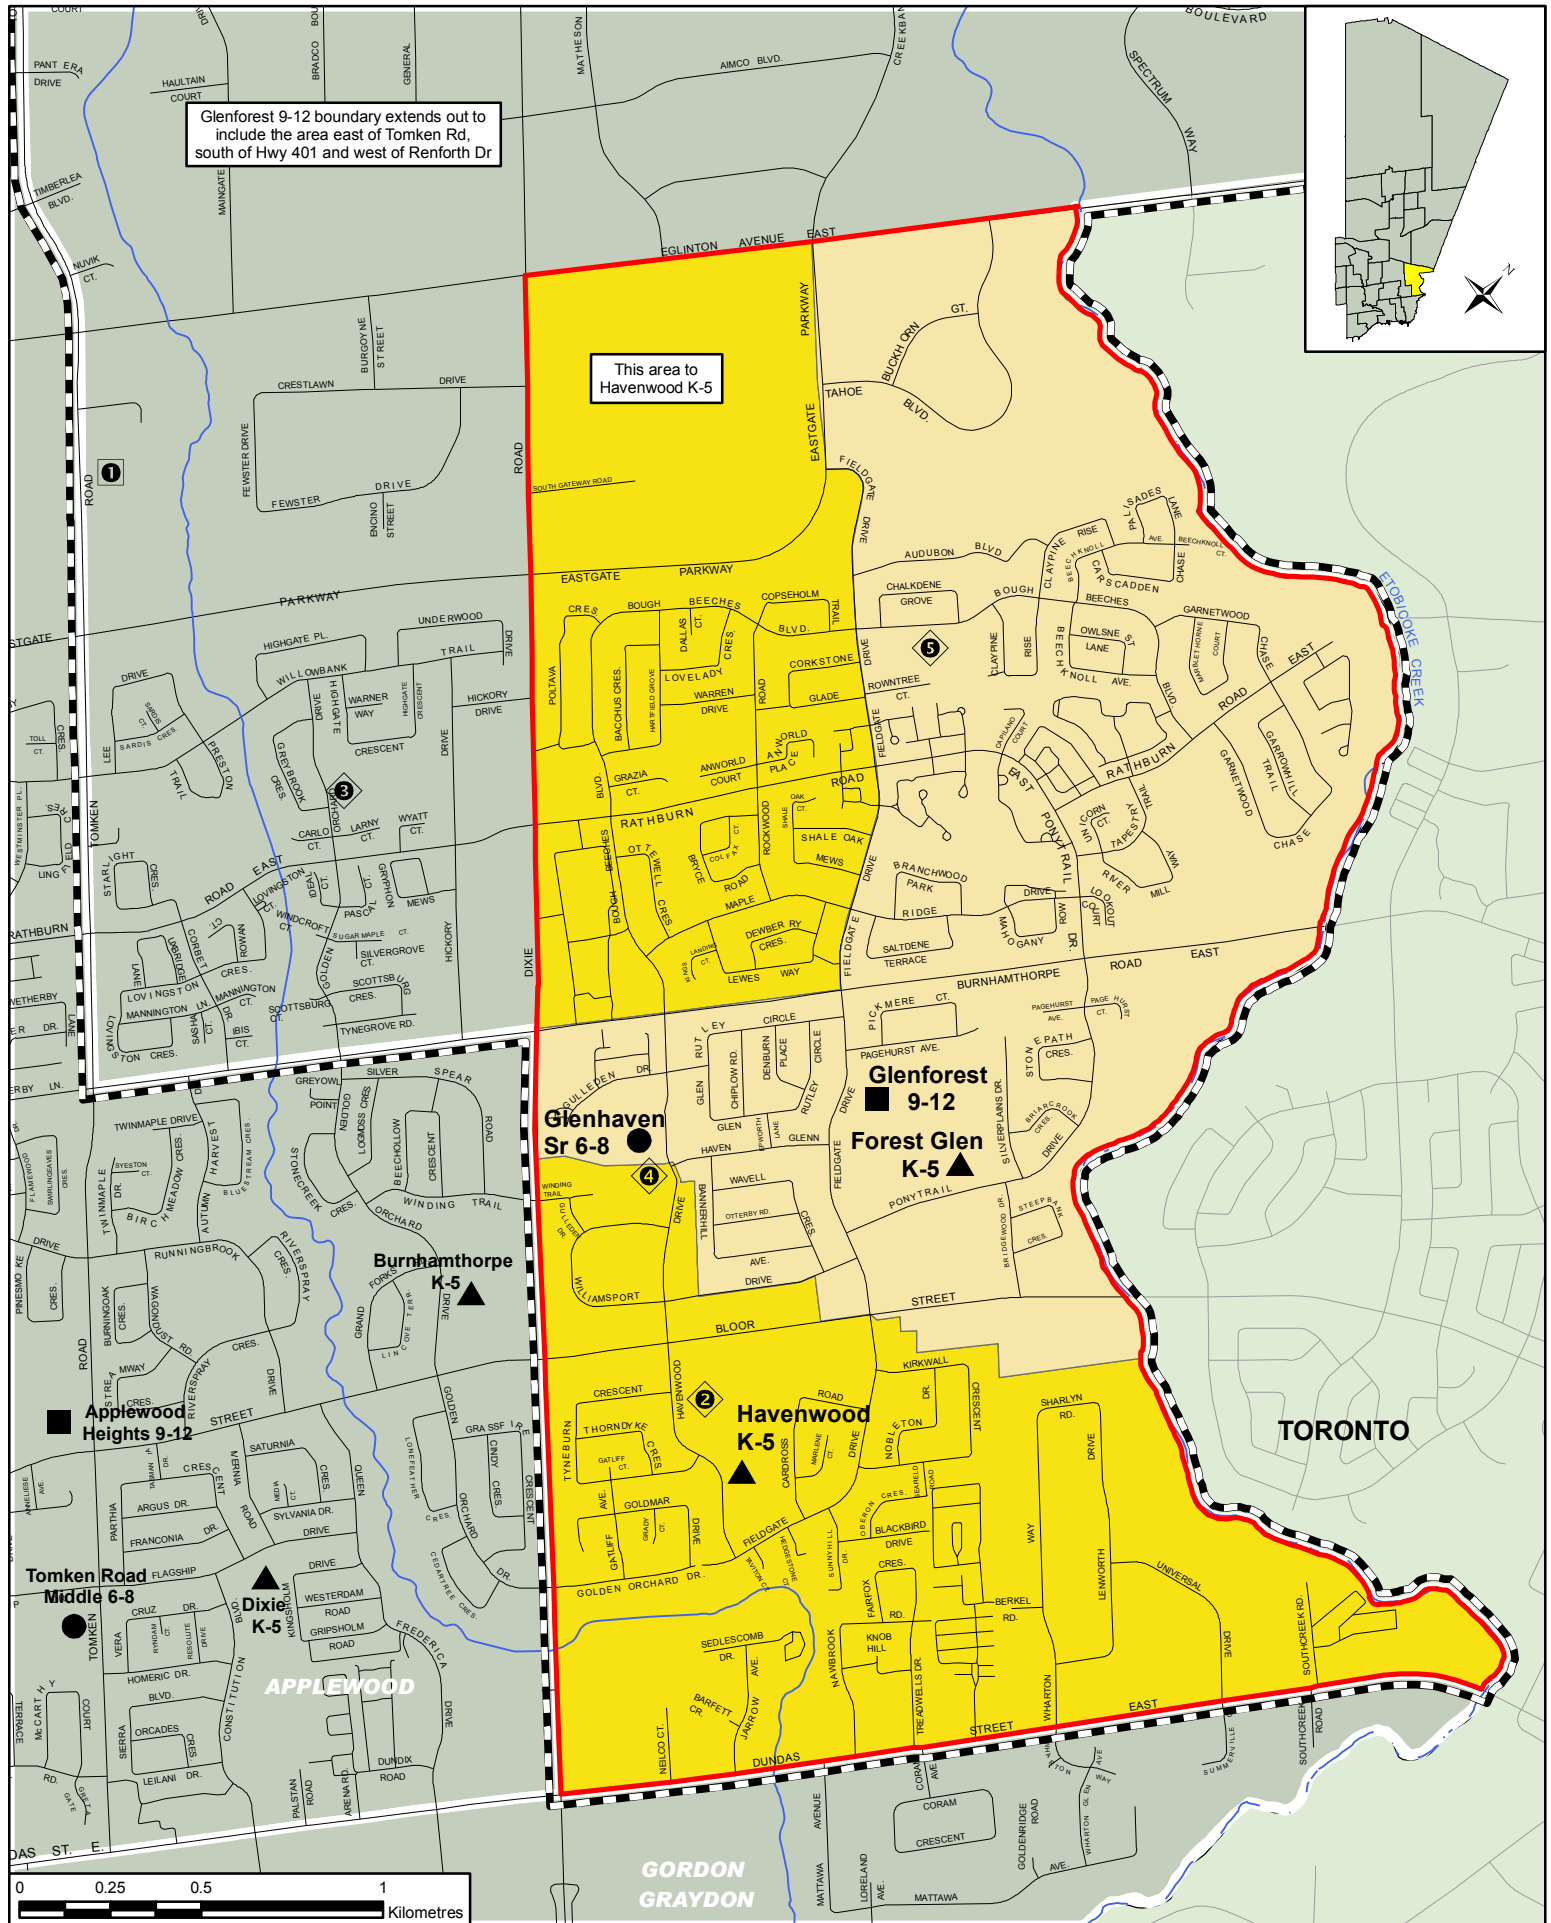

Glenforest 9-12 boundary extends out to include the area east of Tomken Rd, south of Hwy 401 and west of Renforth Dr

This area to Havenwood K-5

Senior Elementary Boundary

Secondary Boundary

Boundaries Subject to Change

Glenforest Family

2006-2007